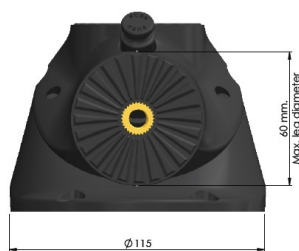

PRODUCT SHEET

Description:

Multifunctional Leg Bracket "Curly", Black PC/ABS, $\varnothing 115 \times 85$ mm, Max Leg Size: $\varnothing 60$ mm, F/M10 Bolt

Item number:

06.11.050-0

Units	Box	Carton	HS Code	Barcode
Pcs.	1	60	3903300000	
				5704866484602