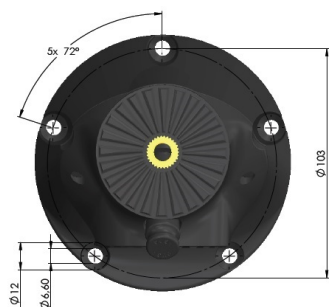

PRODUCT SHEET

Description:

Multifunctional Leg Bracket "Curly", Black PC/ABS, $\varnothing 115 \times 85$ mm, Max Leg Size: $\varnothing 60$ mm, F/M10 Bolt

Item number:

06.11.050-0

Units	Box	Carton	HS Code	Barcode
Pcs.	1	60	3903300000	
				5704866484602